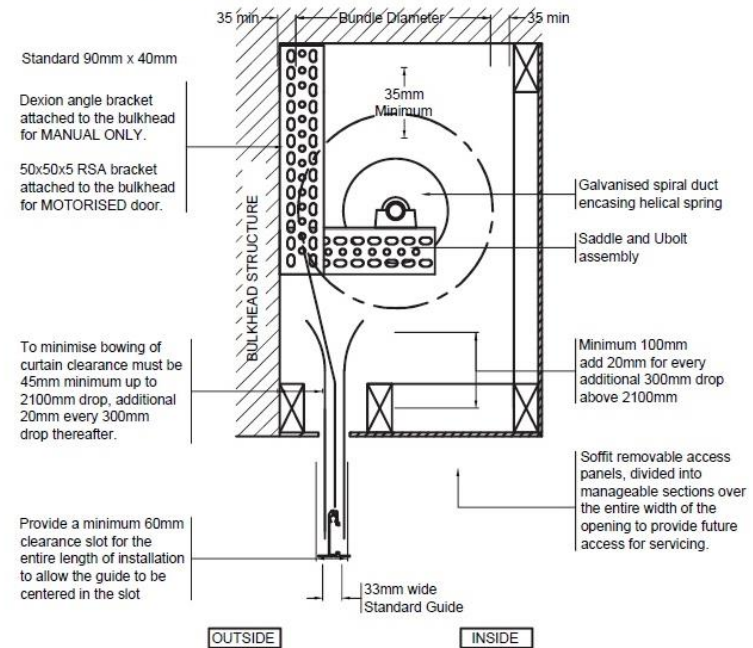

Bulkhead Details

ARCO (QLD) has a continuous program of product development and reserves the right to change specifications at any time without notice.