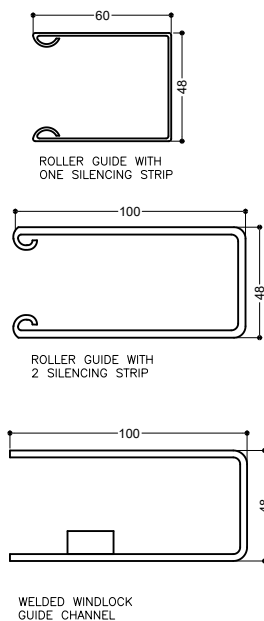

Q100 GENERIC LAYOUT

ALSO FOR STADIUM 19mm ALUMINIUM ROLLER SHUTTER
FOR ARCADE 3 ROLLER SHUTTERS REFER TO TECH DATA SHEET 5AA & 6AA WITH O.C.R. DETAILS

GUIDE OPTIONS:

ALTERNATIVE ARRANGEMENT
OF DRIVE UNIT FOR LIMITED
DRIVE SIDE CLEARANCE