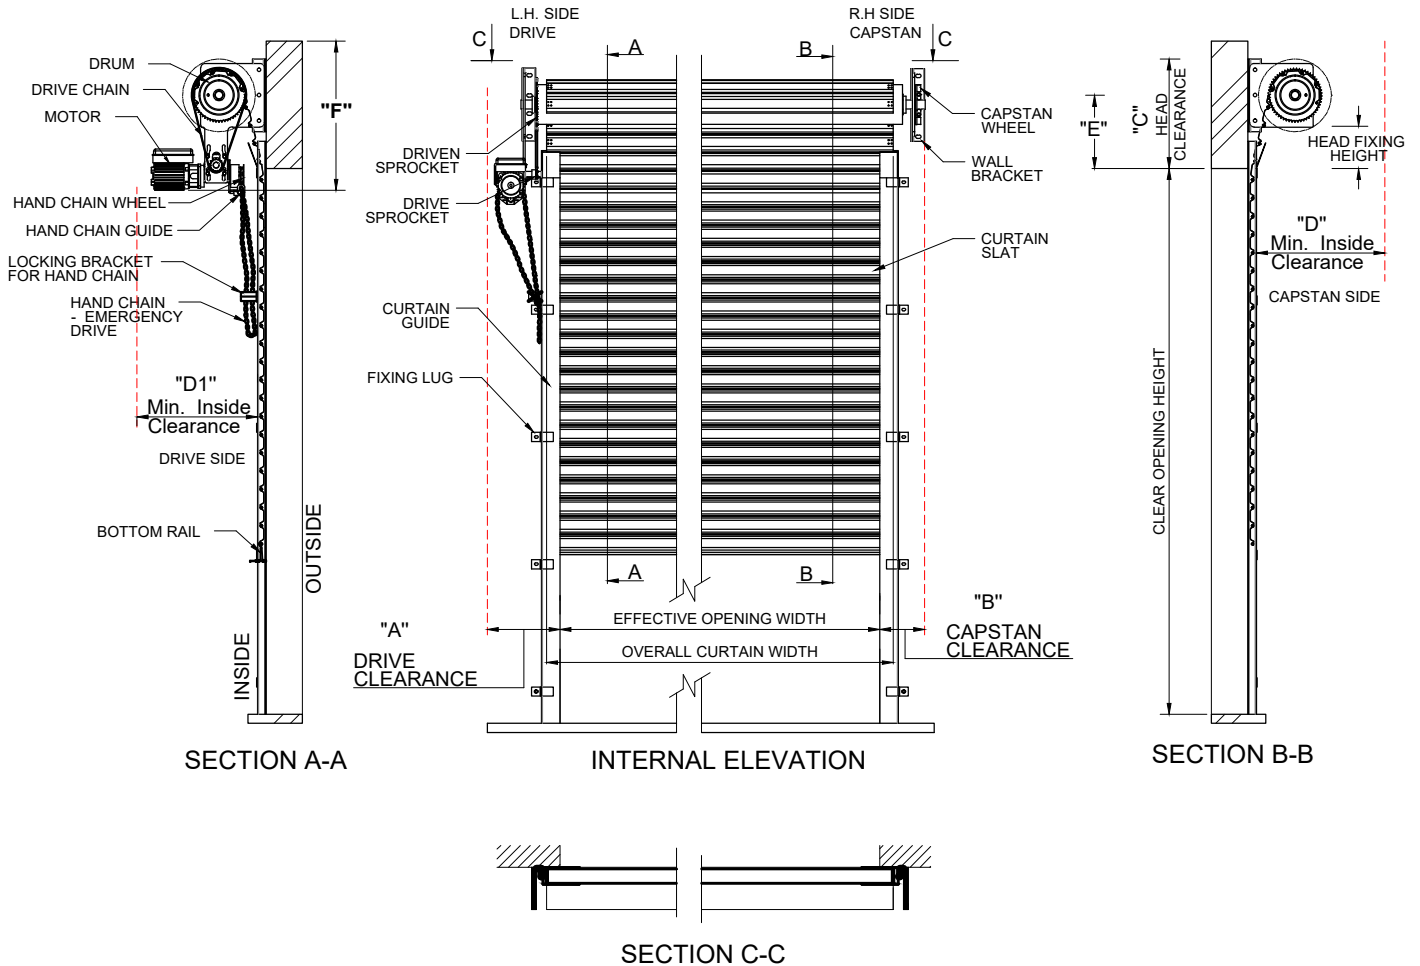

Q100 GENERIC LAYOUT

ALSO FOR STADIUM 19mm ALUMINIUM ROLLER SHUTTER
FOR ARCADE 3 ROLLER SHUTTERS REFER TO TECH DATA SHEET 5AA & 6AA WITH O.C.R. DETAILS

GUIDE OPTIONS:

ALTERNATIVE ARRANGEMENT
OF DRIVE UNIT FOR LIMITED
DRIVE SIDE CLEARANCE