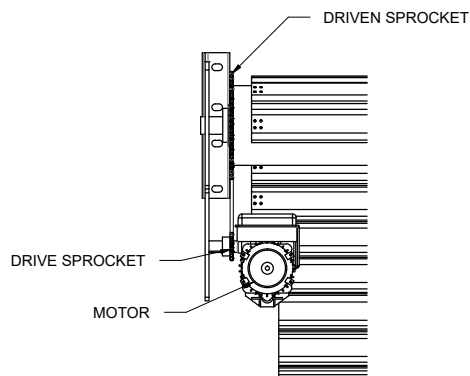

Q100 GENERIC LAYOUT

ALSO FOR STADIUM 19mm ALUMINIUM ROLLER SHUTTER
FOR ARCADE 3 ROLLER SHUTTERS REFER TO TECH DATA SHEET 5AA & 6AA WITH O.C.R. DETAILS

GUIDE OPTIONS:

ALTERNATIVE ARRANGEMENT
OF DRIVE UNIT FOR LIMITED
DRIVE SIDE CLEARANCE