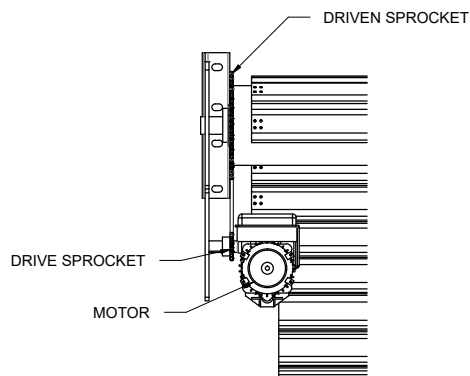

### Q100 GENERIC LAYOUT

ALSO FOR STADIUM 19mm ALUMINIUM ROLLER SHUTTER  
FOR ARCADE 3 ROLLER SHUTTERS REFER TO TECH DATA SHEET 5AA & 6AA WITH O.C.R. DETAILS

**GUIDE OPTIONS:**

**ALTERNATIVE ARRANGEMENT OF DRIVE UNIT FOR LIMITED DRIVE SIDE CLEARANCE**