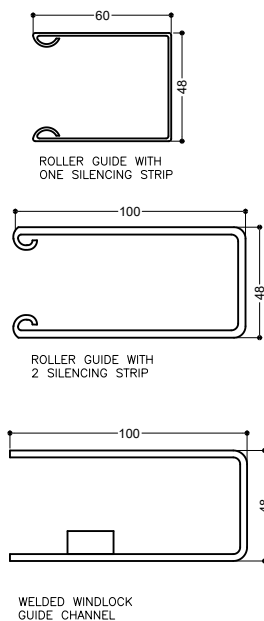

### Q100 GENERIC LAYOUT

ALSO FOR STADIUM 19mm ALUMINIUM ROLLER SHUTTER  
FOR ARCADE 3 ROLLER SHUTTERS REFER TO TECH DATA SHEET 5AA & 6AA WITH O.C.R. DETAILS

**GUIDE OPTIONS:**

**ALTERNATIVE ARRANGEMENT OF DRIVE UNIT FOR LIMITED DRIVE SIDE CLEARANCE**