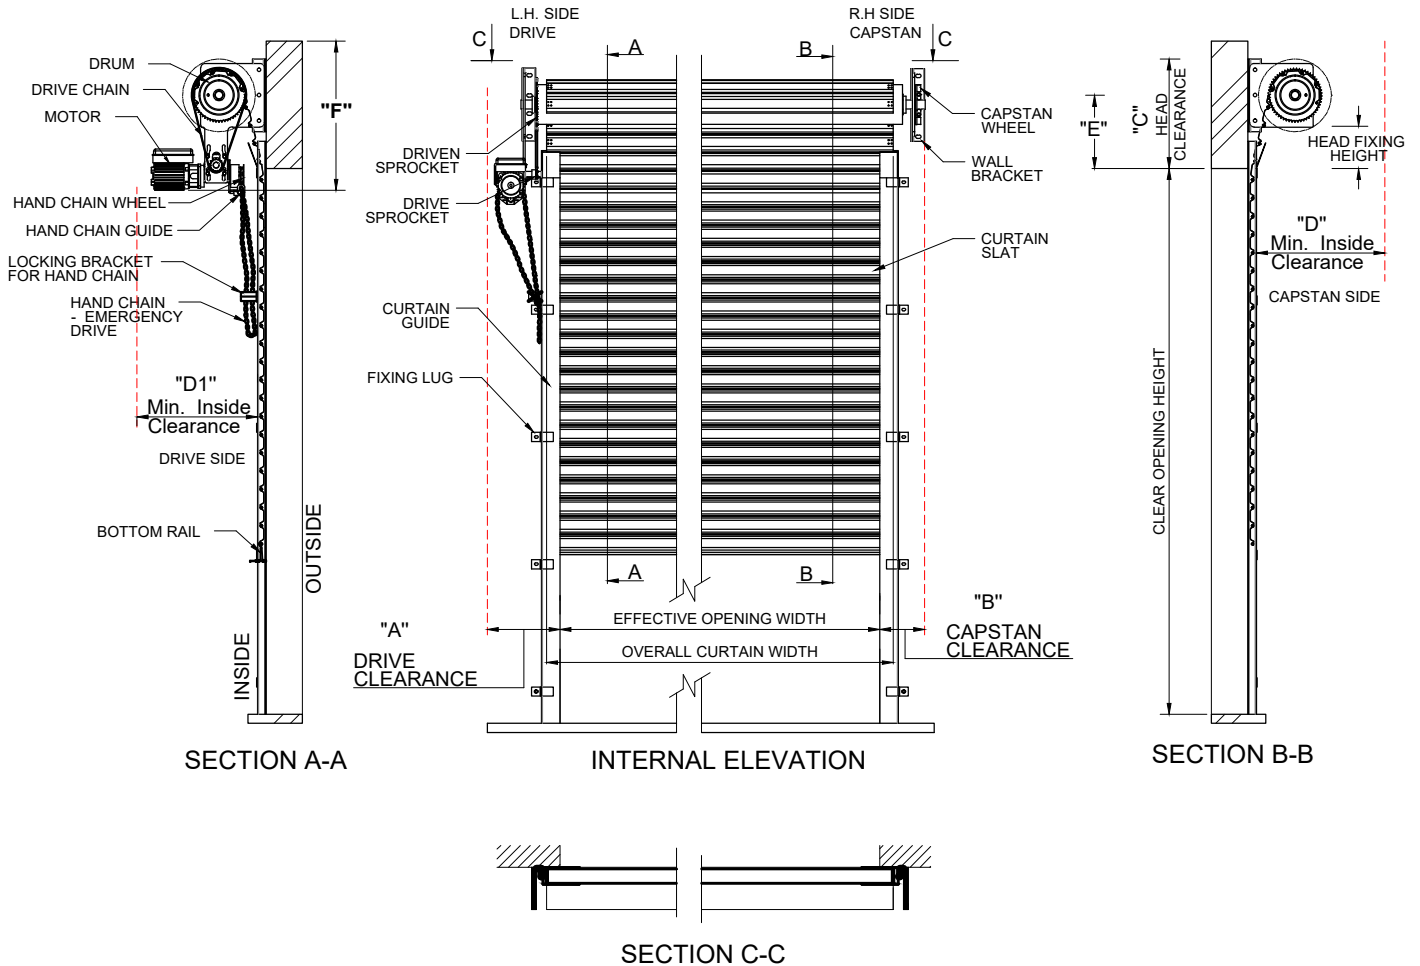

### Q100 GENERIC LAYOUT

ALSO FOR STADIUM 19mm ALUMINIUM ROLLER SHUTTER  
FOR ARCADE 3 ROLLER SHUTTERS REFER TO TECH DATA SHEET 5AA & 6AA WITH O.C.R. DETAILS

**GUIDE OPTIONS:**

**ALTERNATIVE ARRANGEMENT OF DRIVE UNIT FOR LIMITED DRIVE SIDE CLEARANCE**