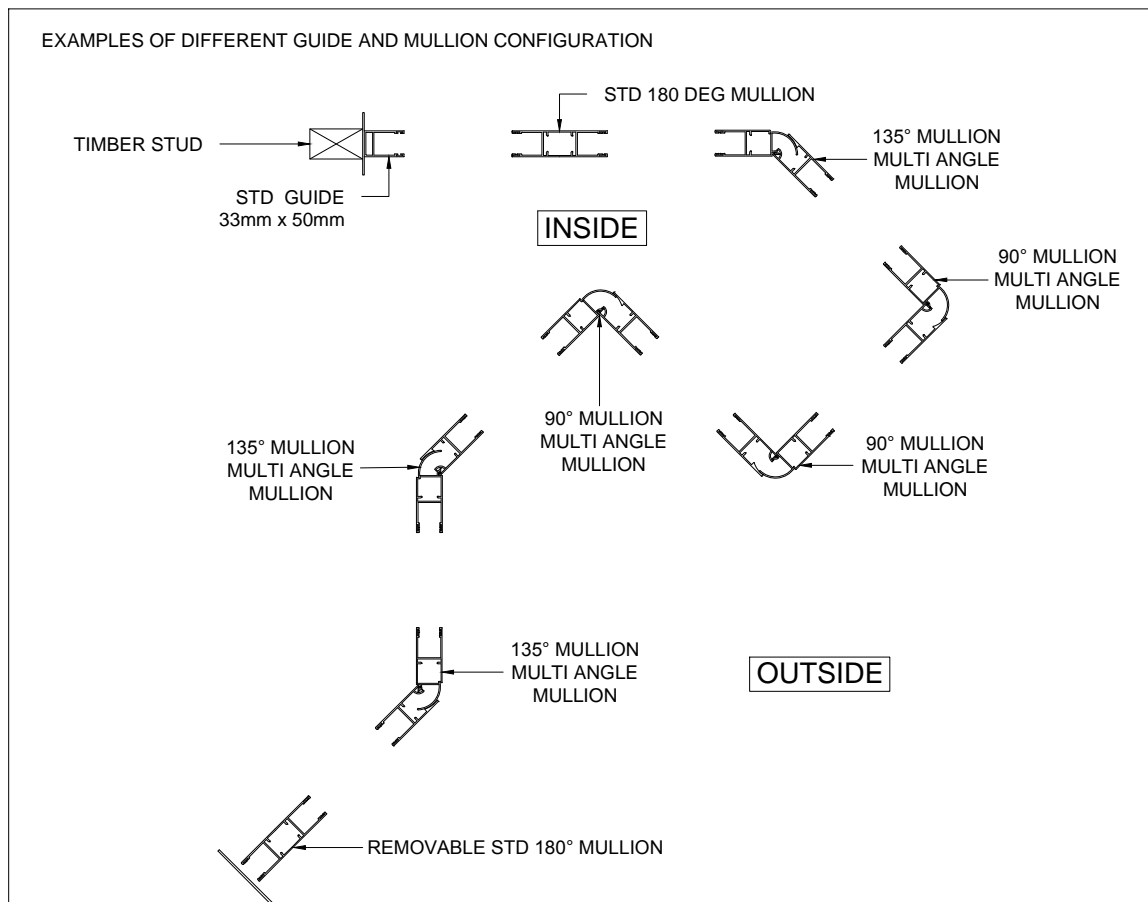

- OPERATIONAL CLEARANCE TO SUITE
ALUMINIUM ROLLER SHUTTERS
- CASINO
 - ARCADE 2
 - SLIMLINE
 - CLEAR ROLLER

**SUGGESTED COLUMN DETAILS
MANUALLY OPERATED BY HAND**

ARCO (QLD) has a continuous program of product development and reserves the right to change specifications at any time without notice