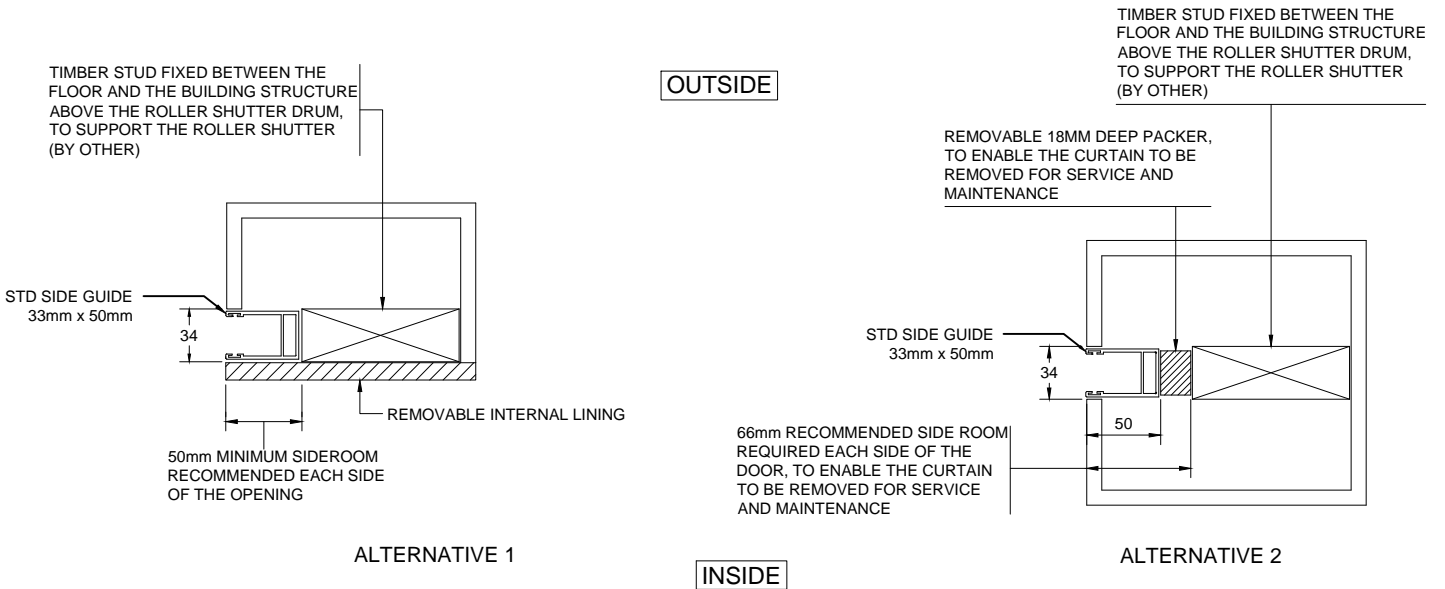

- OPERATIONAL CLEARANCE TO SUITE
ALUMINIUM ROLLER SHUTTERS
- CASINO
 - ARCADE 2
 - SLIMLINE
 - CLEAR ROLLER

**SUGGESTED COLUMN DETAILS
MANUALLY OPERATED BY HAND**

ARCO (QLD) has a continuous program of product development and reserves the right to change specifications at any time without notice