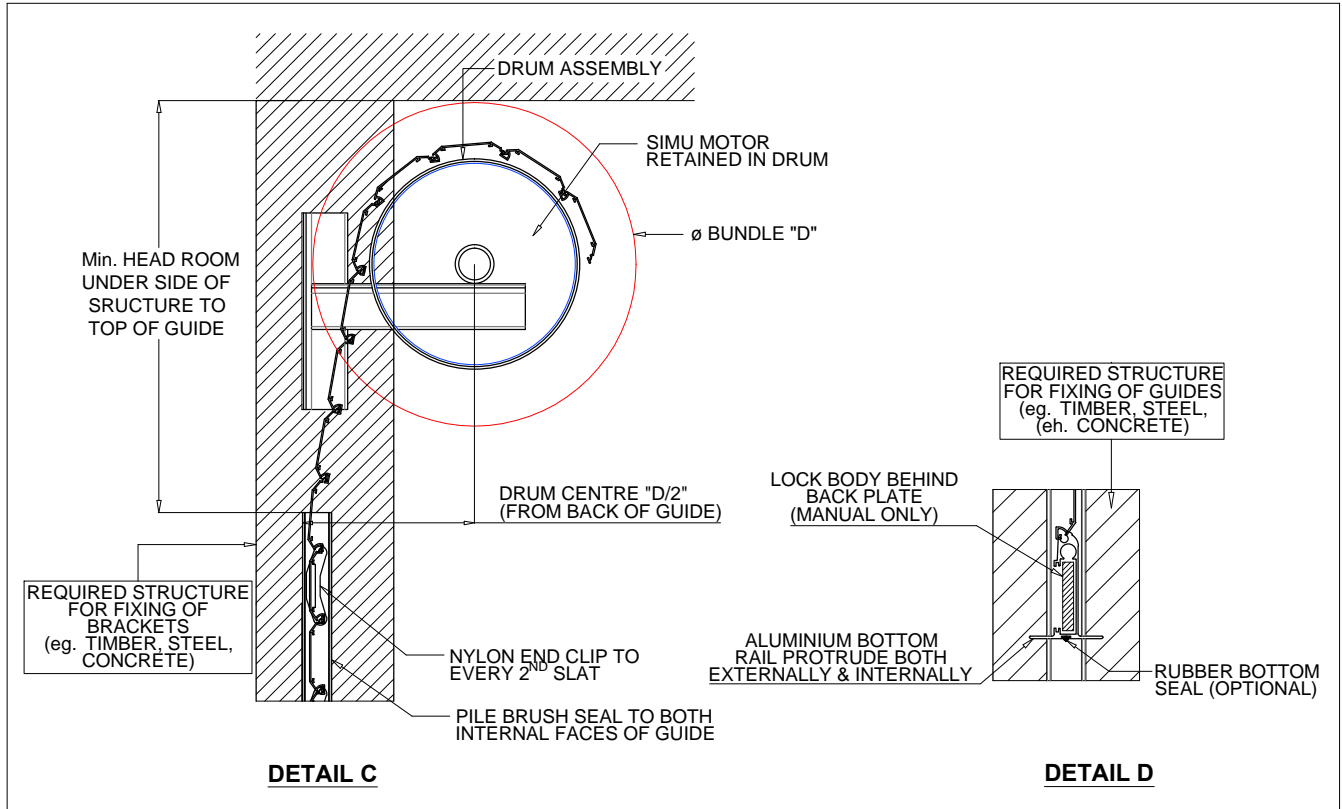

MANUAL & MOTORISED ALUMINIUM SHUTTERS
WALL TO WALL INSTALLATION - SECTIONAL DETAILS & OPERATIONAL CLEARANCES

OPERATIONAL CLEARANCES

MANUAL OPERATION (203mm ø DRUM)				
	SLIMLINE	ARCADE 2	CLEAR SPAN	CASINO 12mm ø
"B"	"D"	"D"	"D"	"D"
1200	270	290	265	290
1500	280	300	276	300
1800	290	310	286	310
2100	300	320	296	320
2400	310	330	306	330
2700	320	340	317	340
3000	330	350	327	350
3300	340	360	338	360
3600	350	370	350	370
MOTORISED OPERATION (230mm ø DRUM)				
	SLIMLINE	ARCADE 2	CLEAR SPAN	CASINO 12mm ø
"B"	"D"	"D"	"D"	"D"
1200	300	315	290	315
1500	310	325	300	325
1800	320	335	310	335
2100	330	345	320	345
2400	340	355	330	355
2700	350	365	340	365
3000	360	375	350	375
3300	370	385	360	385
3600	380	400	370	400