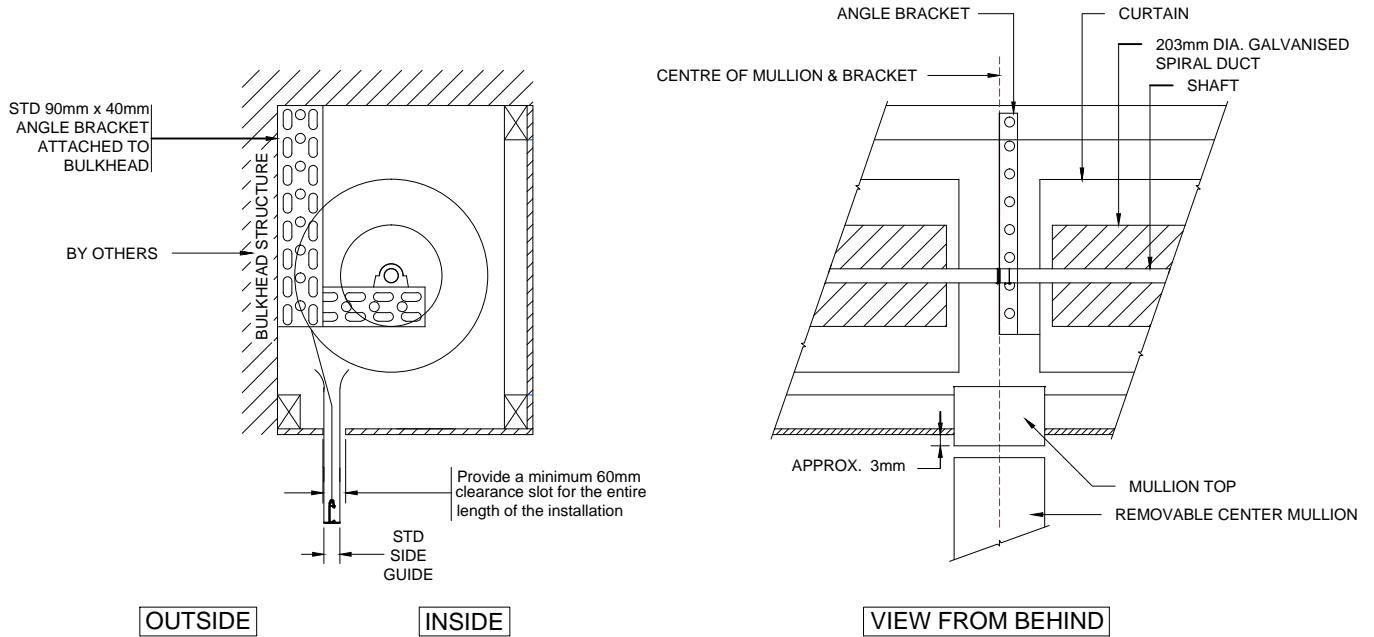

OPERATIONAL CLEARANCE TO SUITE
ALUMINIUM ROLLER SHUTTERS
- CASINO
- ARCADE 2
- SLIMLINE
- CLEAR ROLLER

TECHNICAL DATA
SHEET
3AA

**SUGGESTED BULKHEAD DETAILS
WHEN A FIXED OR REMOVABLE CENTRE
MULLION IS INCORPORATED IN THE SHOPFRONT**

MANUAL OPERATION ONLY (ADDITIONAL CLEARANCE REQUIRED IF MOTORISED)

ARCO (QLD) has a continuous program of product development and reserves the right to change specifications at any time without notice

PLEASE NOTE: 1. IF INADEQUATE ACCESS IS PROVIDED ARCO (QLD) WILL NOT BE HELD RESPONSIBLE FOR MAINTENANCE OR THE COSTS INCURRED TO CREATE ADEQUATE ACCESS
2. WHERE GRILLES/SHUTTERS ARE REQUIRED AT AN INTERNAL CORNER (90 OR 135 DEG. ETC) ADDITIONAL HEADROOM CLEARANCE IS REQUIRED TO STACK ONE DRUM ABOVE THE OTHER. IF THIS IS NOT POSSIBLE A WIDE "CLEARANCE MULLION" WILL BE REQUIRED. REFER TO TECH. SHEET 4AA
3. ALL STRUCTURAL SUPPORTS FOR BRACKETS AND SIDE GUIDES TO BE PROVIDED BY OTHERS