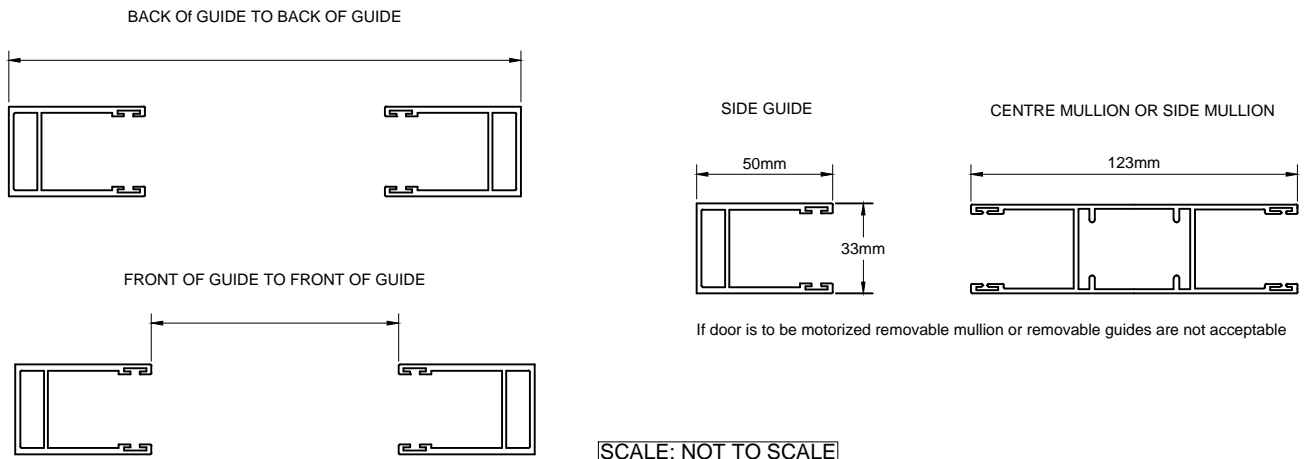

OPERATIONAL CLEARANCE TO SUITE
ALUMINIUM ROLLER SHUTTERS
- CASINO
- ARCADE 2
- SLIMLINE
- CLEAR ROLLER

TECHNICAL DATA
SHEET
3AA

**SUGGESTED BULKHEAD DETAILS
WHEN A FIXED OR REMOVABLE CENTRE
MULLION IS INCORPORATED IN THE SHOPFRONT**

MANUAL OPERATION ONLY (ADDITIONAL CLEARANCE REQUIRED IF MOTORISED)

ARCO (QLD) has a continuous program of product development and reserves the right to change specifications at any time without notice

PLEASE NOTE: 1. IF INADEQUATE ACCESS IS PROVIDED ARCO (QLD) WILL NOT BE HELD RESPONSIBLE FOR MAINTENANCE OR THE COSTS INCURRED TO CREATE ADEQUATE ACCESS
2. WHERE GRILLES/SHUTTERS ARE REQUIRED AT AN INTERNAL CORNER (90 OR 135 DEG. ETC) ADDITIONAL HEADROOM CLEARANCE IS REQUIRED TO STACK ONE DRUM ABOVE THE OTHER. IF THIS IS NOT POSSIBLE A WIDE "CLEARANCE MULLION" WILL BE REQUIRED. REFER TO TECH. SHEET 4AA
3. ALL STRUCTURAL SUPPORTS FOR BRACKETS AND SIDE GUIDES TO BE PROVIDED BY OTHERS